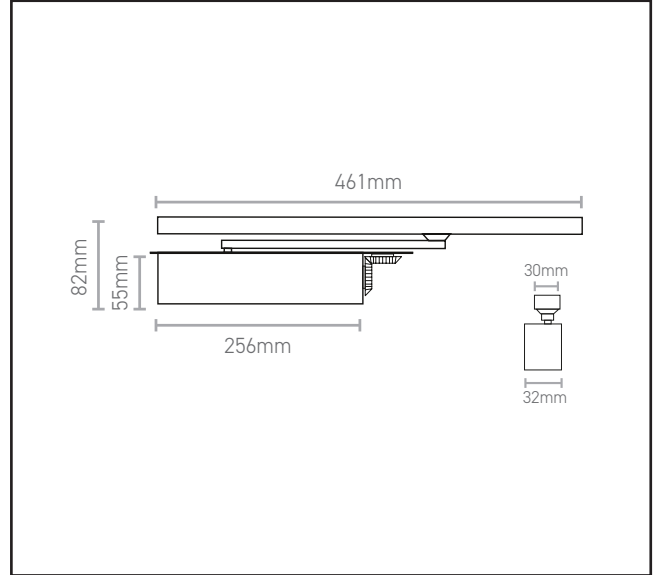

520.5602.11

Concealed Overhead CAM Action Door Closer - Double Action

Product Specification

Fully concealed, adjustable door closer
CAM action
Meets requirements of BS8300 (DDA)

Suitable for single action doors
Does not include intumescent fire pack
and is not fire tested

Specification

Finish	Silver
Power	EN2-4
Action	Double Action
Max Door Width	930mm
Max Door Weight	80kg
Opening Angle	110 degrees
Fire Rated	No
BS 8300 Compliant	Yes

For more information please contact

01451 824110 | sales@wellinguk.com | www.wellinguk.com