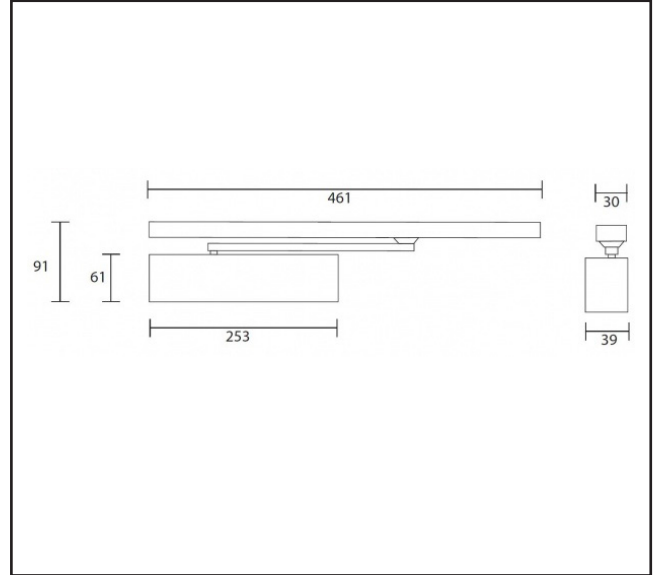

# 500.7602.39

7602 EN2-4 CAM Overhead Door Closer With Slide Arm

## Product Specification

Power EN2-4  
CAM Action  
BS8300 DDA

Adjustable Latching Action  
Adjustable Closing Speed  
CE Marked

## Specification

Finish	Black
Power Size	EN2-4
Max Door Width	1100mm
Max Door Weight	80kg
Backcheck	No
Opening Angle	110 Degrees
Fire Rated	FD30 & FD60

Is suitable and tested for fig1 and fig66 application, and comes with necessary instructions for this.