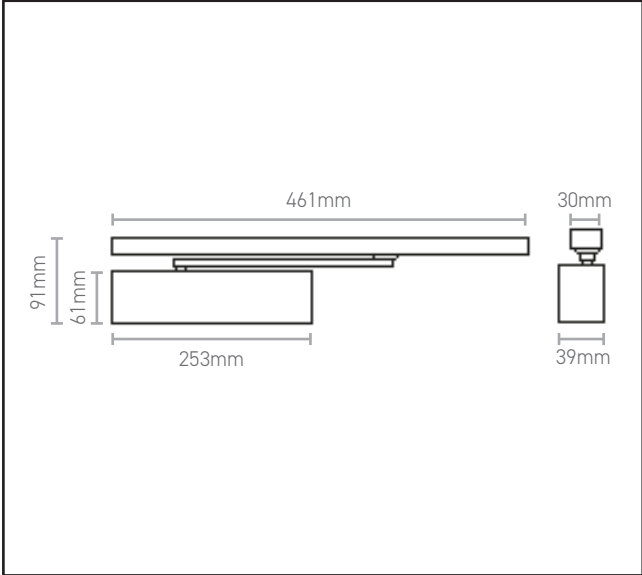

500.7602.03

7602 EN2-4 CAM Overhead Door Closer with Slide Arm

Product Specification

CAM Action door closers are known for high efficiency and easy opening. Includes matching cover and slide track armset

Slimline unit, with attractive radius cover
Suitable for commercial applications such as schools, hospitals, offices, public buildings etc

Specification

Finish	Polished Brass
Power Size	EN 2-4
Max Door Width	1100mm
Max Door Weight	80kg
Mechanism	CAM Action
Backcheck	No
Opening Angle	120 degrees
Adjustable Latching Action	Yes
Adjustable Closing Speed	Yes
BS 8300 (DDA) compliant	Yes
Fire Rated	FD30, FD60
Performance Tested	BS EN 1154
	Our 7602 surface mounted CAM Action closer is reliable and meets the required opening forces for DDA (when fitted within a compliant DDA doorset)

Is suitable and tested for fig1 and fig66 application, and comes with necessary instructions for this.