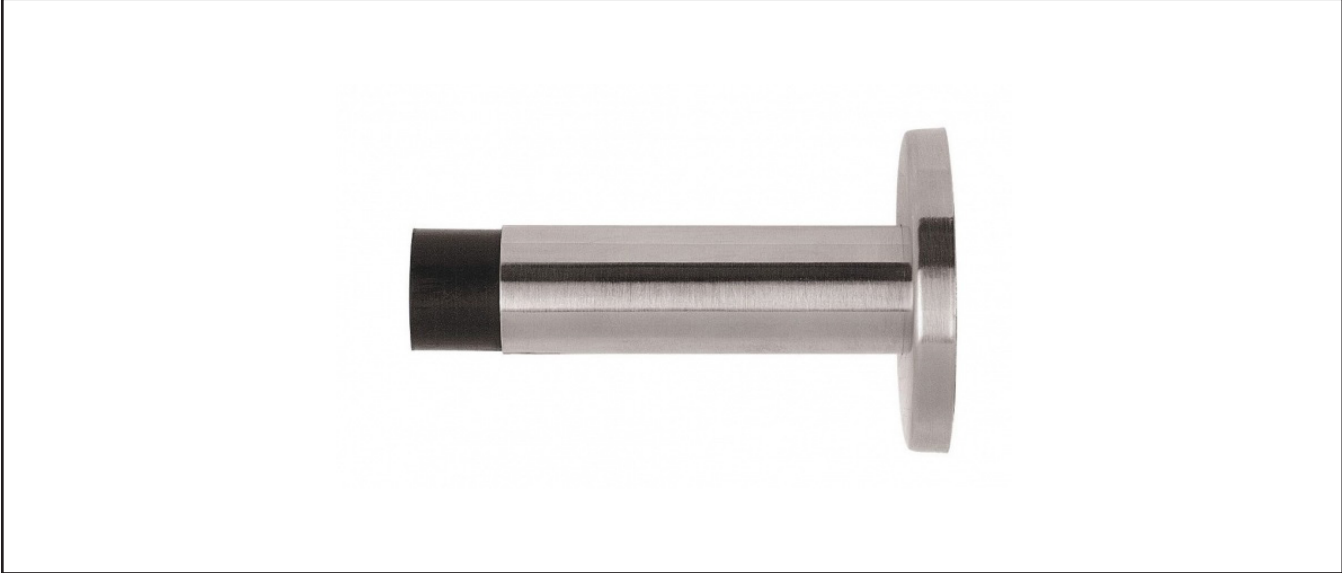

# 450.8052.01

Skirting Door Stop - Concealed Fix - 85mm

## Product Specification

Skirting mounted, heavy duty projection door stop  
Concealed fix rose, with push on cover  
Rubber buffered

## Specification

Finish	Satin Stainless Steel
Length	85mm
Rose Diameter	52mm

For more information please contact

01451 824110 | sales@wellinguk.com | www.wellinguk.com

Welling Ironmongery Ltd, Unit R1, Bourton Industrial Park, Bourton on the Water GL54 2HQ