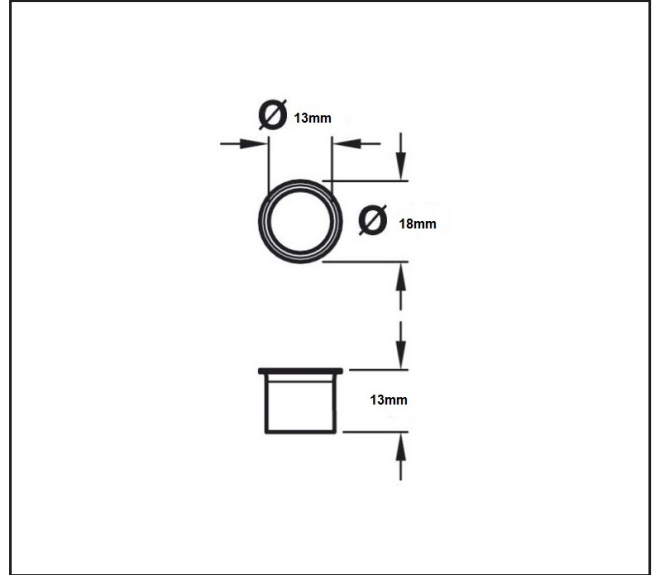

410.9100.16

Ferrule Escutcheon - 13mm Hole Size

Product Specification

Ferrule Escutcheon
13mm Hole Size

Specification

Finish	Nickel Plated
Diameter	13mm
Hole Size Required	13mm
	A subtle escutcheon ideal for budget locks