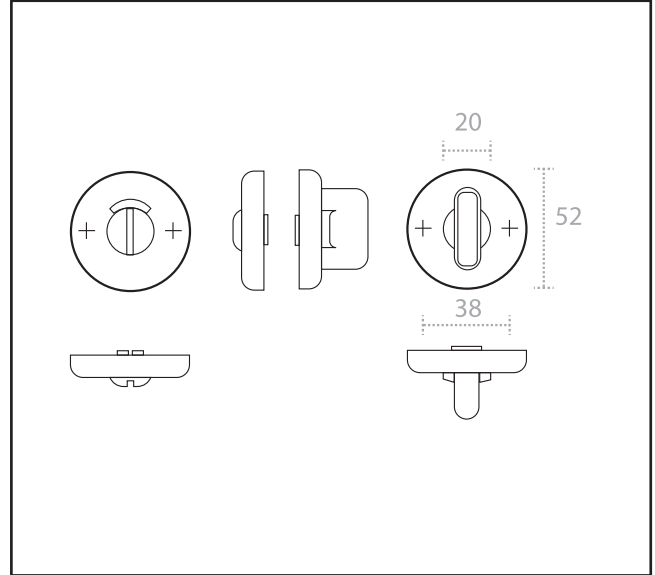

400.6000.34

Nylon Bathroom Turn & Release/Indicator - 5mm Spindle

Product Specification

Bathroom Turn & Release Set

No Indicator

Specification

Finish	White RAL9016
Material	Nylon
Rose	52 x 8mm
Spindle	5mm
	Sold as Set