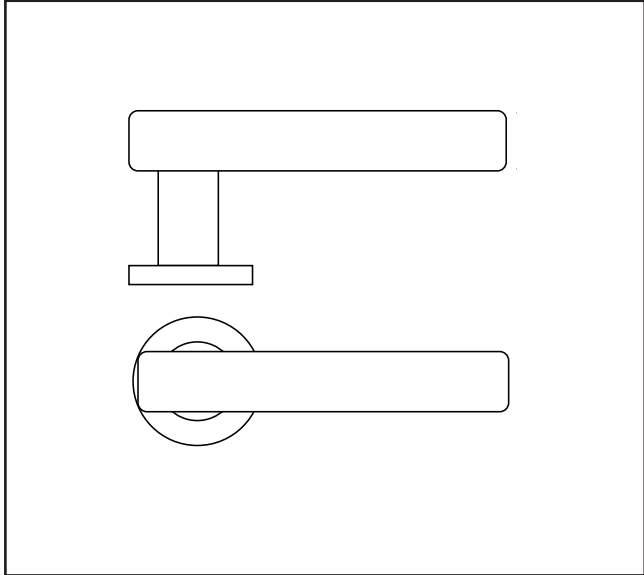

370.7770.01

SONNET Lever Handle Set - Sprung

Product Specification

SONNET Lever Handle Set
Sprung Rose

Push on Rose
Pair

Specification

Finish	Satin Stainless Steel
Rose Size	52 x 8mm
Rose Type	Push on Rose
Handle Dia	19mm
Spindle	8mm
Fixings	Bolt Through