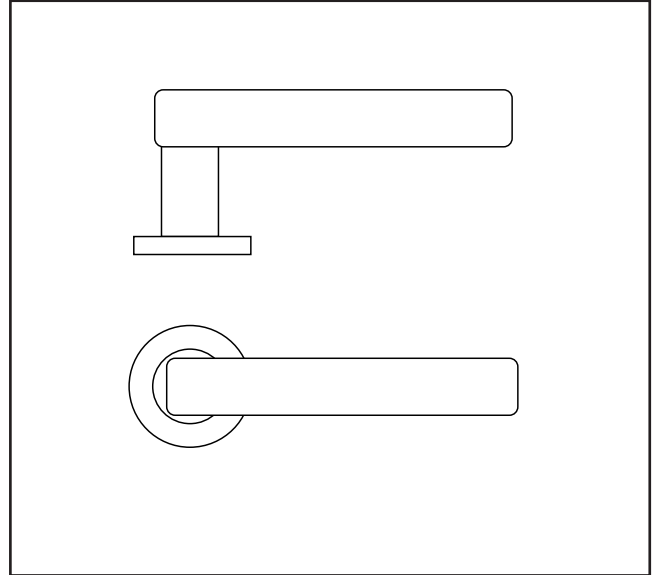

370.7761.01

VIVANTO Lever Handle Set - Sprung - Grade 304

Product Specification

High quality grade 304 stainless steel

Screw on Rose

Pair

Specification

Finish	Satin Stainless Steel
Rose Size	50 x 8mm
Rose Type	Screw on Rose
Handle Dia	19mm
Spindle	8mm
Fixings	Bolt Through