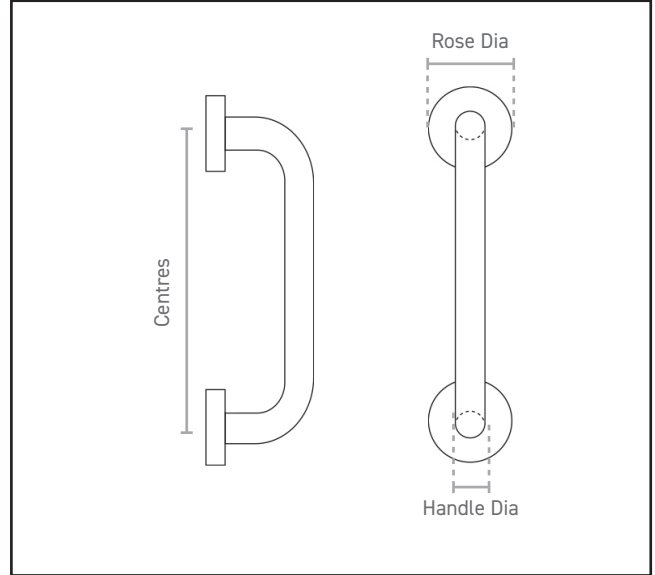

130.7037.01

D Pull Handle - Concealed Fix Rose

Product Specification

D Pull Handle
Concealed Fix Rose

Specification

Finish	Satin Stainless Steel
Fixing Centres	150mm
Handle Diameter	19mm
Rose Diameter	46mm
Rose Thickness	6mm
	For face fixing to doors, no bolt through fixings required