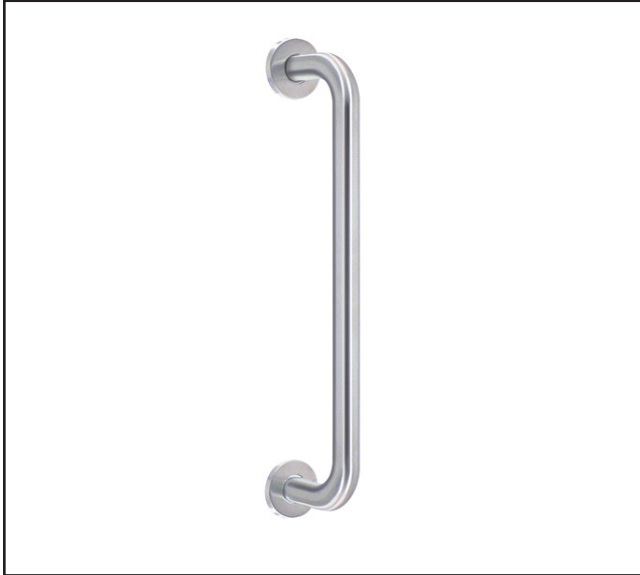

130.0300.01

D Pull Handle - Concealed Fix Rose

Product Specification

D Pull Handle
Concealed Fix Rose

Specification

Finish	Satin Stainless Steel
Fixing Centres	600mm
Handle Diameter	19mm
Rose Diameter	46mm
Rose Thickness	6mm
	For face fixing to doors, no bolt through fixings required