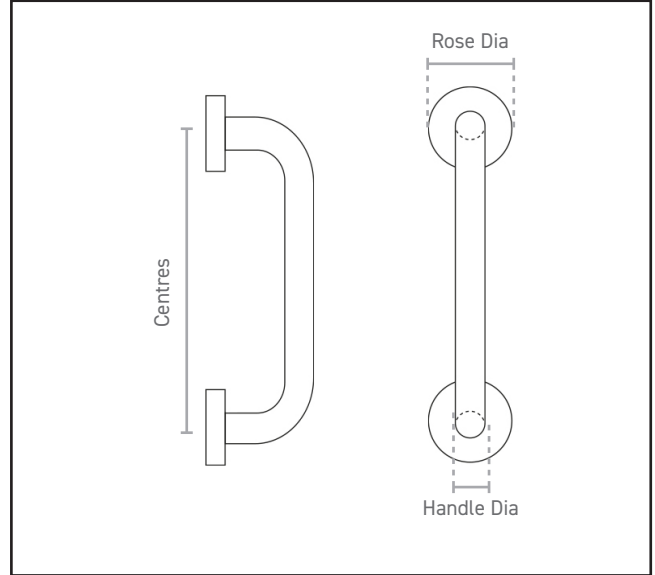

130.0300.01

D Pull Handle - Concealed Fix Rose

Product Specification

D Pull Handle
Concealed Fix Rose

Specification

Finish	Satin Stainless Steel
Fixing Centres	600mm
Handle Diameter	19mm
Rose Diameter	46mm
Rose Thickness	6mm
	For face fixing to doors, no bolt through fixings required