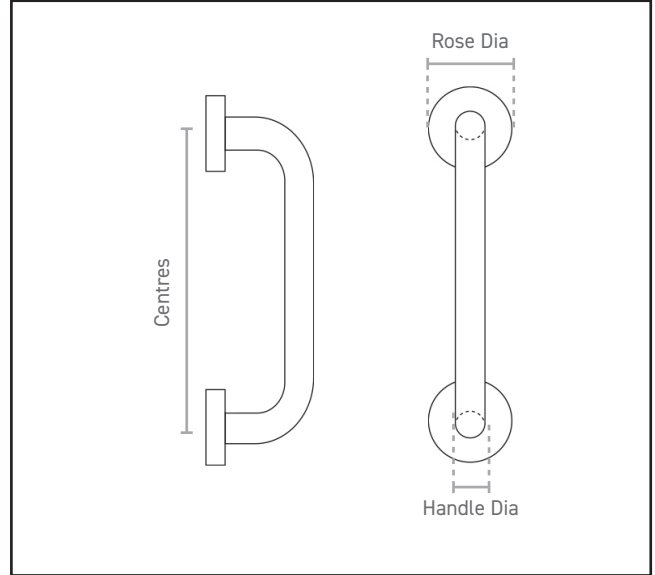

# 130.0110.01

D Pull Handle - Concealed Fix Rose

## Product Specification

D Pull Handle  
Concealed Fix Rose

## Specification

Finish	Satin Stainless Steel
Fixing Centres	425mm
Handle Diameter	19mm
Rose Diameter	46mm
Rose Thickness	6mm
	For face fixing to doors, no bolt through fixings required

For more information please contact