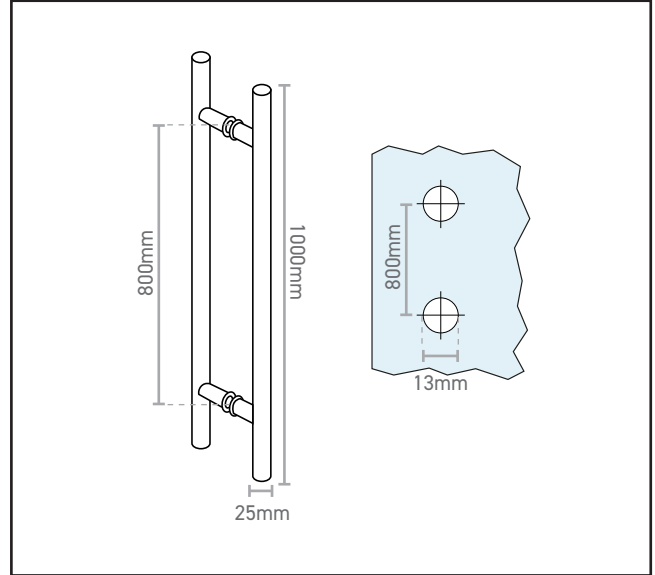

120.1001.39

Guardsman Pull Handle - Back to Back - Pair

Product Specification

Guardsman Style
Back-to-Back
Pair

Suitable for glass or timber doors
Flanges included

Specification

Finish	Black
Overall Length	1000mm
Fixing Centres	800mm
Handle Diameter	25mm
Fixing Hole Size	13mm Diameter