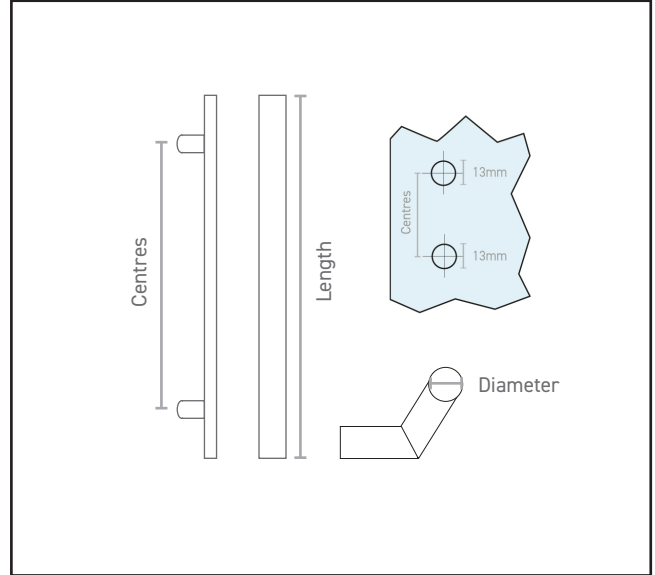

120.0198.39

Guardsman Offset/Cranked Pull Handles - Back to Back - Grade 316

Product Specification

Guardsman Offset/Cranked Pull Handles
Back to Back

Grade 316
Pair

Specification

Finish	Black RAL9005
Fixing Centres	1000mm
Overall Length	1200mm
Diameter	25mm
Fixing Type	Back to Back
Fixing Hole Size	13mm Diameter - Glass Doors