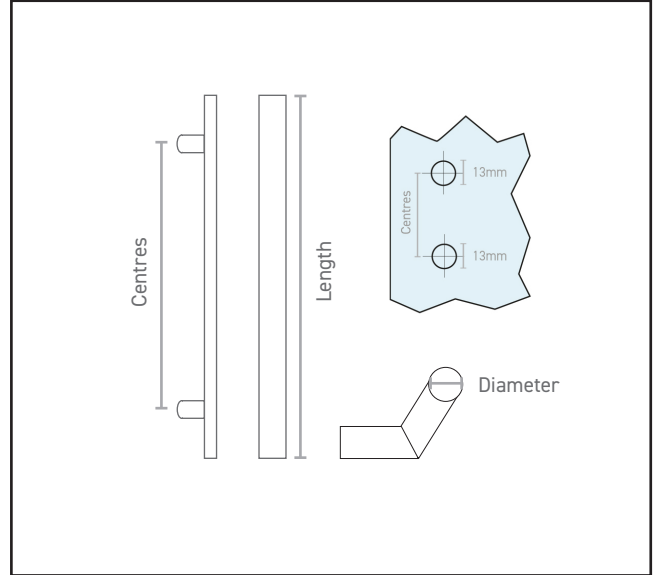

# 120.0197.39

Guardsman Offset/Cranked Pull Handles - Back to Back - Grade 316

## Product Specification

Guardsman Offset/Cranked Pull Handles  
Back to Back

Grade 316  
Pair

## Specification

Finish	Black RAL9005
Fixing Centres	500mm
Overall Length	700mm
Diameter	25mm
Fixing Type	Back to Back
Fixing Hole Size	13mm Diameter - Glass Doors

For more information please contact

01451 824110 | sales@wellinguk.com | www.wellinguk.com