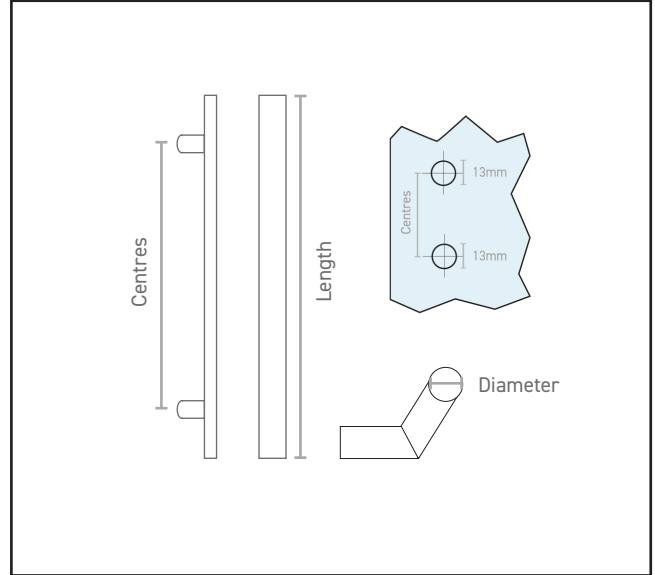

# 120.0197.01

Guardsman Offset/Cranked Pull Handles - Back to Back - Grade 316

## Product Specification

Guardsman Offset/Cranked Pull Handles  
Back to Back

Grade 316  
Pair

## Specification

Finish	Satin Stainless Steel
Fixing Centres	500mm
Overall Length	700mm
Diameter	25mm
Fixing Type	Back to Back
Fixing Hole Size	13mm Diameter - Glass Doors

For more information please contact